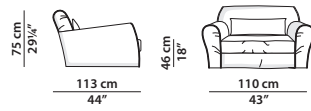

MADE IN ITALY

HOUSSE Paola Navone

110 x 113 h75

Poltrona. Armchair.

92 x 62 h46

Pouf.